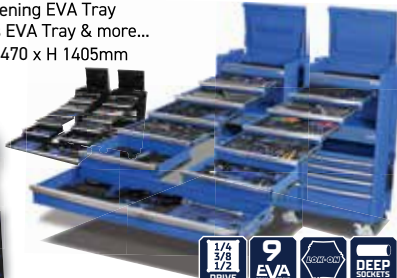

PAYMENT PLAN AVAILABLE

$8999 EACH

AVAILABLE IN 2 COLOURS

BLACK - P1830 WHITE - P1830W

KINCROME *OFF-ROAD*

OFF-ROAD Field Service Tool Kit

452 Piece 6 Drawer 39"

- > 93 Piece Sockets & Accessories EVA Tray
- > 30 Piece Combination Spanners EVA Tray
- > 12 Piece Pliers EVA Tray
- > 105 Piece TorqueMaster® Screwdrivers & Fastening EVA Tray
- > 19 Piece Striking & Prying EVA Tray
- > 10 Piece Metric Deep Impact Socket Set
- > 128 Piece TorqueMaster® Master Bit & Driver Set
- > 32 Piece Impact Bit Set
- > File Set, Knife, Multimeter & more...
- > Measurements: L 1000 x W 500 x H 670mm

METRIC & IMPERIAL

FREE BONUS OFFER

Valued at $719