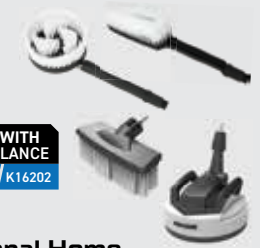

SUITS ANY WASHER WITH 1/4" QUICK CONNECT LANCE

K16253 / K16254 / K16255 / K16202

KINCROME
4pc Professional Home Pressure Washer Accessory Kit

Quick-connect **K16259**

- > Patio Cleaner: Removes dirt, grime, moss, and algae for a wide range of outdoor surfaces.
- > Fixed Wash Brush: Soft bristles for gentle, wide-area cleaning with continuous water supply.
- > Rotary Brush: Hydro-driven gears for rotating scrubbing action with continuous water supply.
- > T-Brush: High-pressure water for tough tasks, ideal for a wide range of outdoor surfaces.