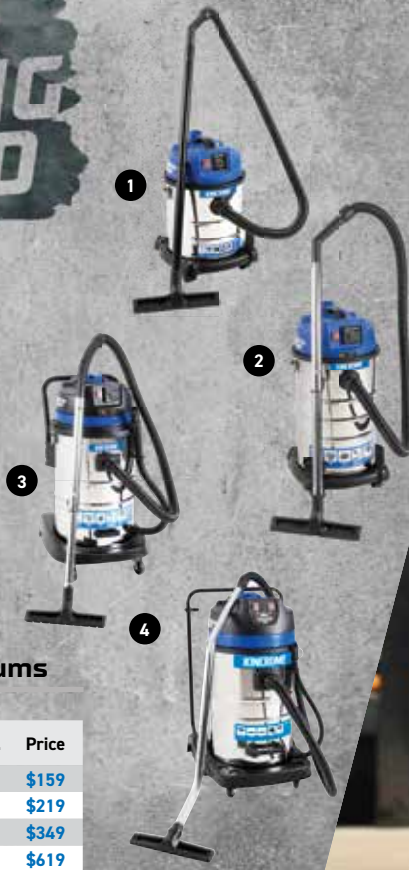

LEAVE NOTHING BEHIND

Effortlessly handle wet spills and dry debris, with Kincrome's Garage Vacuum range. Featuring dual-function suction and blow options, these vacuums excel at picking up dirt and liquids while effectively blowing away dust and waste, providing a complete cleaning solution.

FROM
$159

KINCROME Wet & Dry Garage Vacuums

Stainless Steel Tank

Capacity	Motor Size	Part No.	Price
1 20L	1250 Watts	KP702	$159
2 30L	1250 Watts	KP703	$219
3 50L	1400 Watts	KP704	$349
4 80L	Twin 1000 Watts	KP705	$619